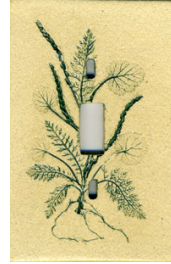

The almond toast black and the almond toast brown are an unglazed surface.

The amber black is an amber glazed surface and all of the barleys are a clear glazed surface enhancing the stoneware clay.

Extra long color-coordinated screws included for each switchplate.

almond toast black (unglazed)

almond toast brown (unglazed)

amber black

barley black

barley brown

barley green

barley berry

barley brown & berry