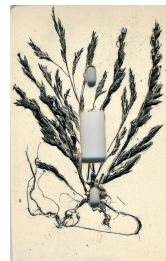

❧ Porcelain & Basaltic Switchplates: sizes, prices and colors ❧

single, any color, \$15

double, any color, \$20

triple, any color, \$25

The basaltic is unglazed with a white stain or a white slip imprint.

The porcelain can be glazed or unglazed.

basaltic with white stain

porcelain green

porcelain black

basaltic with white slip

porcelain green&berry

porcelain brown

These are examples of our designs - all feature our meadow's wildflowers and grasses.

porcelain berry

porcelain brown&berry

Our work in these two clays is seasonal and there is a limited production available each year.

Extra long color-coordinated screws included for each switchplate.

porcelain blue